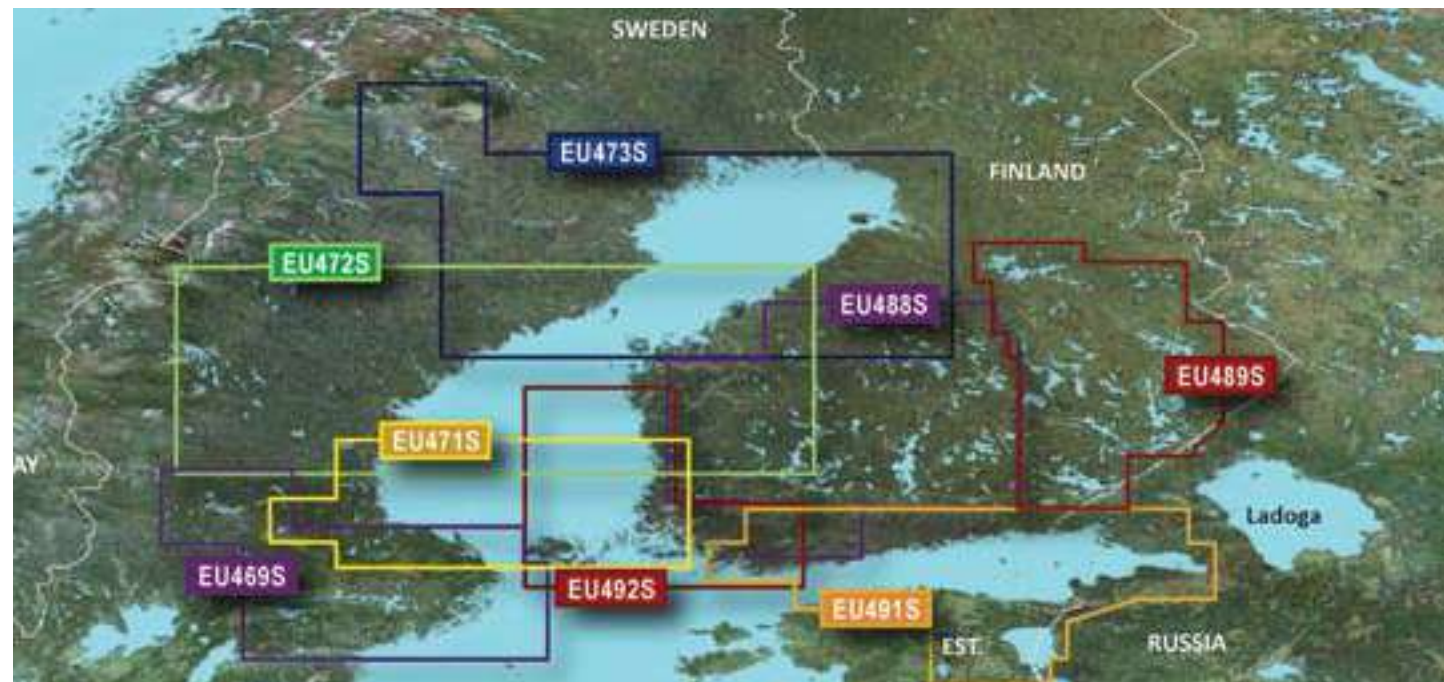

NORDICS 2

BLUECHART G2 VISION HD			
Region	Title	ID Code	Part Number
EU473S	Gulf of Bothnia, North	VEU473S	010-C0817-00
EU472S	Gulf of Bothnia, Center	VEU472S	010-C0816-00
EU471S	Gulf of Bothnia, South	VEU471S	010-C0815-00
EU469S	Stockholm & Mälaren	VEU469S	010-C0813-00
EU492S	Kristinestad-Hanko	VEU492S	010-C0836-00
EU491S	Hanko-St. Petersburg-Tallinn	VEU491S	010-C0835-00
EU488S	Keitele-Paijanne-Tampere	VEU488S	010-C0832-00
EU489S	Kupio-Lappeenranta	VEU489S	010-C0833-00