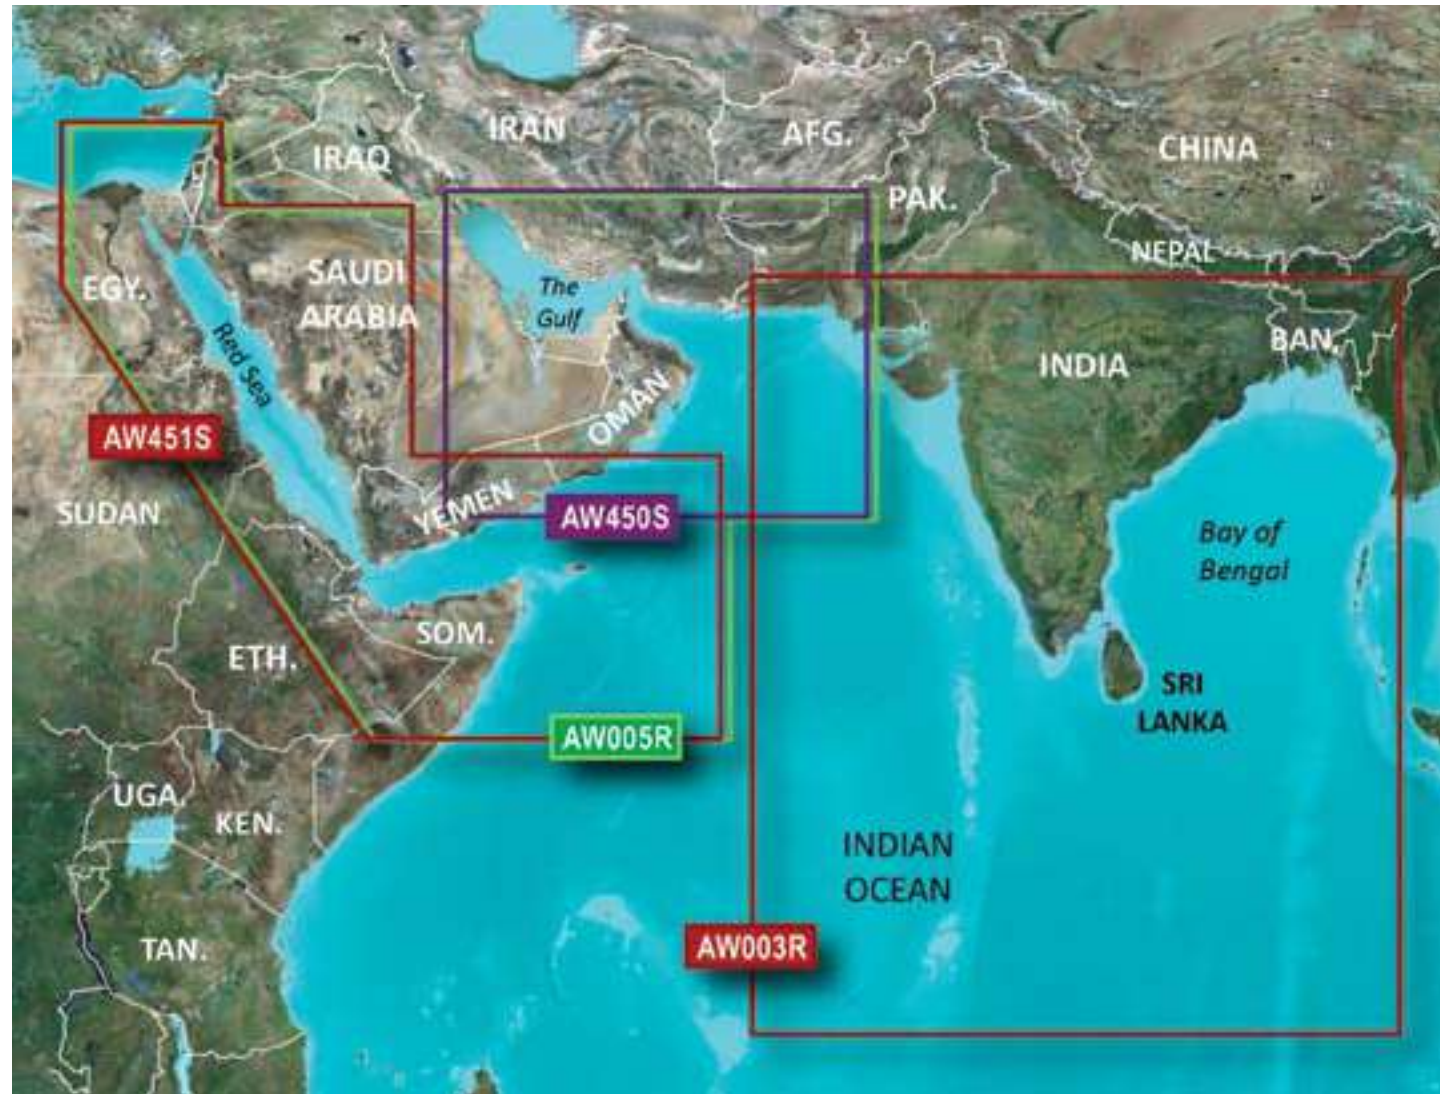

WESTER ASIA

BLUECHART G2 VISION HD			
Region	Title	ID Code	Part Number
AW003R	Indian Subcontinent	VAW003R	010-C0755-00
AW005R	The Gulf & Red Sea	VAW005R	010-C0924-00
AW450S	The Gulf	VAW450S	010-C0758-00
AW451S	Red Sea	VAW451S	010-C0759-00

BLUECHART G2 VISION HD			
Region	Title	ID Code	Part Number
AW003R	Indian Subcontinent	HXAW003R	010-C0755-20
AW005R	The Gulf & Red Sea	HXAW005R	010-C0924-20

EASTERN ASIA

BLUECHART G2 VISION HD			
Region	Title	ID Code	Part Number
AE002R	Yellow Sea	VAE002R	010-C0877-00
AE003R	Taiwan	VAE003R	010-C0878-00
AE004R	South China Sea	VAE004R	010-C0879-00
AE009R	Sin/Mal/Indonesia	VAE009R	010-C0884-00
AE006R	Timor Leste-New Guinea	VAE006R	010-C0881-00
AE005R	Philippines-Java-Mariana Is	VAE005R	010-C0880-00

BLUECHART G2 HD			
Region	Title	ID Code	Part Number
AE002R	Yellow Sea	HXAE002R	010-C0877-20
AE003R	Taiwan	HXAE003R	010-C0878-20
AE004R	South China Sea	HXAE004R	010-C0879-20
AE009R	Sin/Mal/Indonesia	HXAE009R	010-C0884-20
AE006R	Timor Leste-New Guinea	HXAE006R	010-C0881-20
AE005R	Philippines-Java-Mariana Is	HXAE005R	010-C0880-20