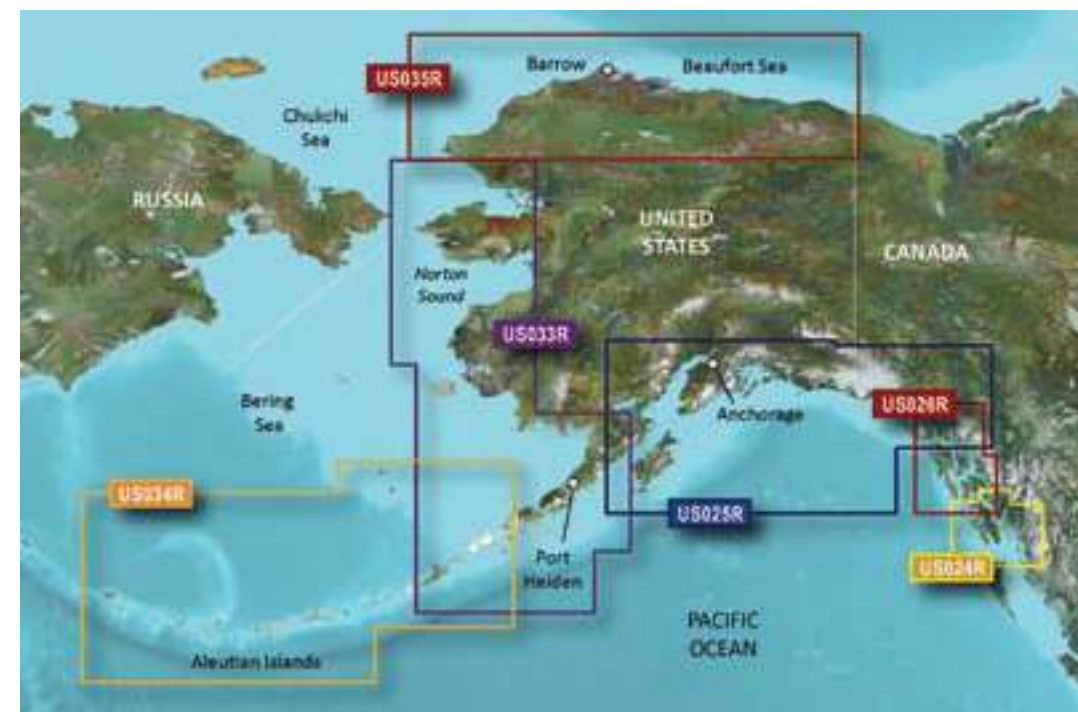

UNITED STATES ALASKA

BLUECHART G2 VISION HD			
Region	Title	ID Code	Part Number
US025R	Anchorage to Juneau	VUS025R	010-C0726-00
US026R	Wrangell / Juneau / Sitka	VUS026R	010-C0727-00
US024R	Wrangell to Dixon Entrance	VUS024R	010-C0725-00
US035R	North Slope Alaska	VUS035R	010-C0736-00
US033R	Bristol Bay to Kotzebue Snd.	VUS033R	010-C0734-00
US034R	Aleutian Islands	VUS034R	010-C0735-00