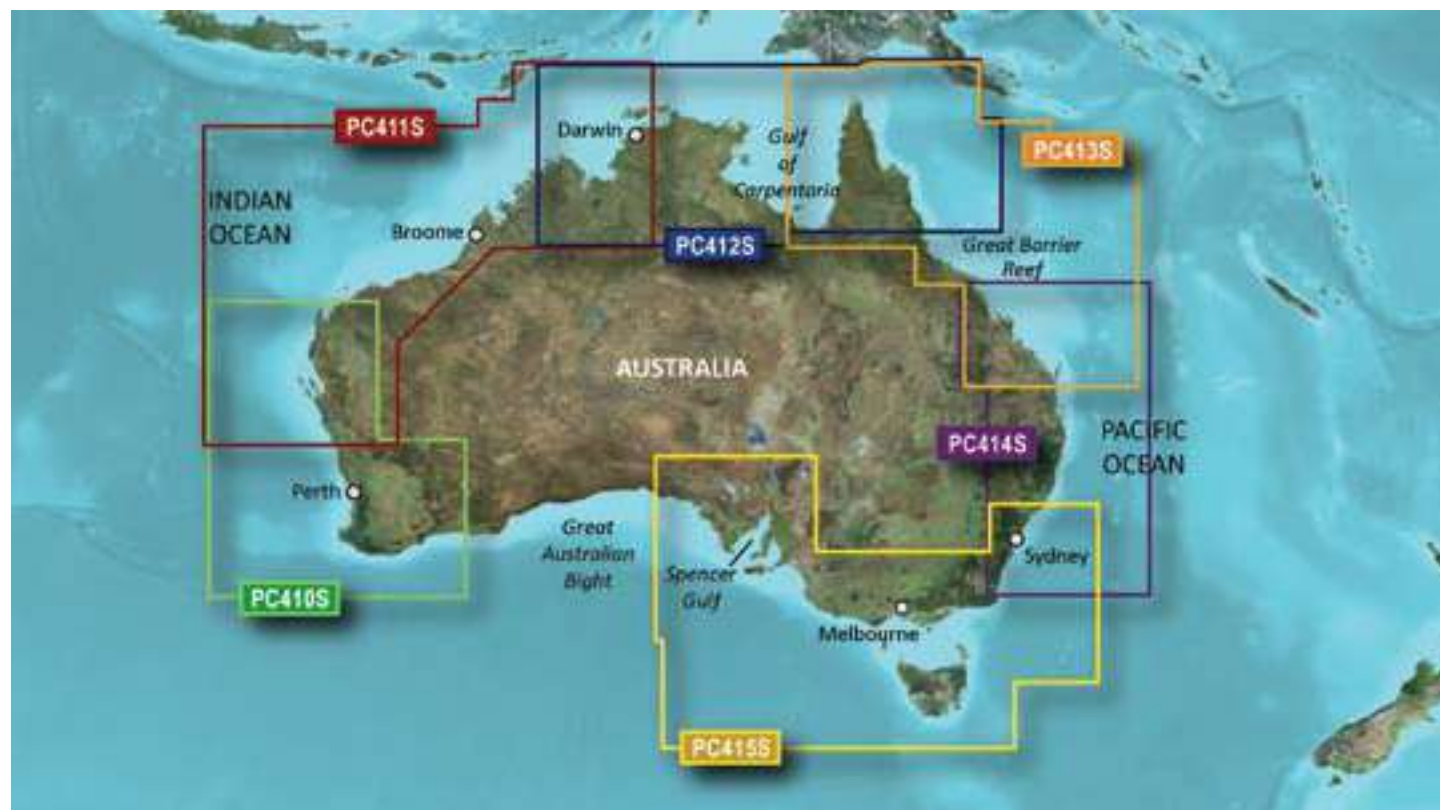

AUSTRALIA / NEW ZEALAND 3

BLUECHART G2 VISION HD				
Region	Title	ID Code	Part Number	RRP
PC410S	Esperance-Exmouth Bay	VPC410S	010-C0868-00	€219,99
PC411S	Geraldton-Darwin	VPC411S	010-C0869-00	€219,99
PC412S	Admiralty Gulf WA-Cairns	VPC412S	010-C0870-00	€219,99
PC413S	Mornington Island-Hervey Bay	VPC413S	010-C0871-00	€219,99
PC414S	Mackay-Twofold Bay	VPC414S	010-C0872-00	€219,99
PC415S	Port Stephens-Fowlers Bay	VPC415S	010-C0873-00	€219,99

BLUECHART G2 VISION HD			
Region	Title	ID Code	Part Number
PC410S	Esperance-Exmouth Bay	HXPC410S	010-C0868-20
PC411S	Geraldton-Darwin	HXPC411S	010-C0869-20
PC412S	Admiralty Gulf WA-Cairns	HXPC412S	010-C0870-20
PC413S	Mornington Island-Hervey Bay	HXPC413S	010-C0871-20
PC414S	Mackay-Twofold Bay	HXPC414S	010-C0872-20
PC415S	Port Stephens-Fowlers Bay	HXPC415S	010-C0873-20

PACIFIC ISLANDS

BLUECHART G2 VISION HD			
Region	Title	ID Code	Part Number
PC018R	New Caledonia to Fiji	VPC018R	010-C0865-00
PC019R	Polynesia	VPC019R	010-C0866-00

BLUECHART G2 HD			
Region	Title	ID Code	Part Number
PC018R	New Caledonia to Fiji	HXPC018R	010-C0865-20
PC019R	Polynesia	HXPC019R	010-C0866-20