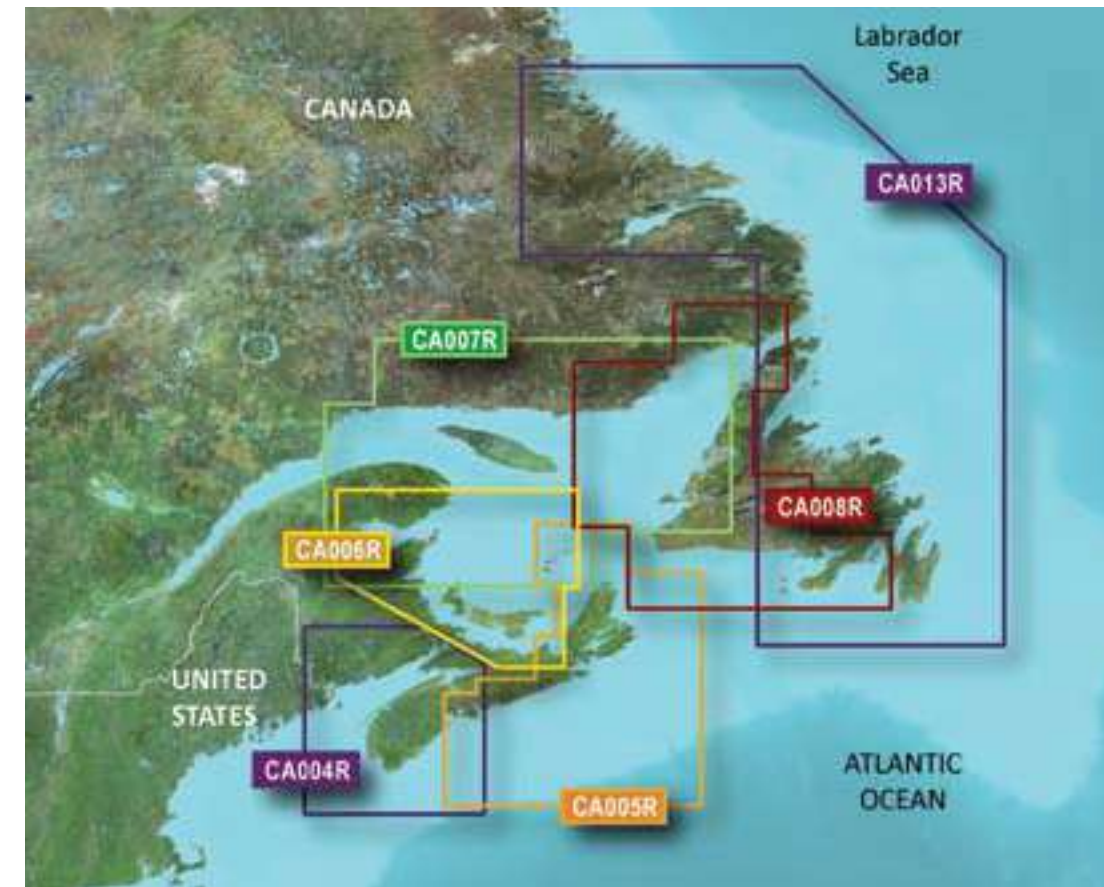

CANADA EAST

BLUECHART G2 VISION HD			
Region	Title	ID Code	Part Number
CA004R	Bay of Fundy	VCA004R	010-C0690-00
CA005R	Halifax to Cape Breton	VCA005R	010-C0691-00
CA006R	P.E.I to Chaleur Bay	VCA006R	010-C0692-00
CA007R	Les Mechins to St. George's Bay	VCA007R	010-C0693-00
CA008R	Newfoundland West	VCA008R	010-C0694-00
CA013R	Labrador Coast	VCA013R	010-C0698-00