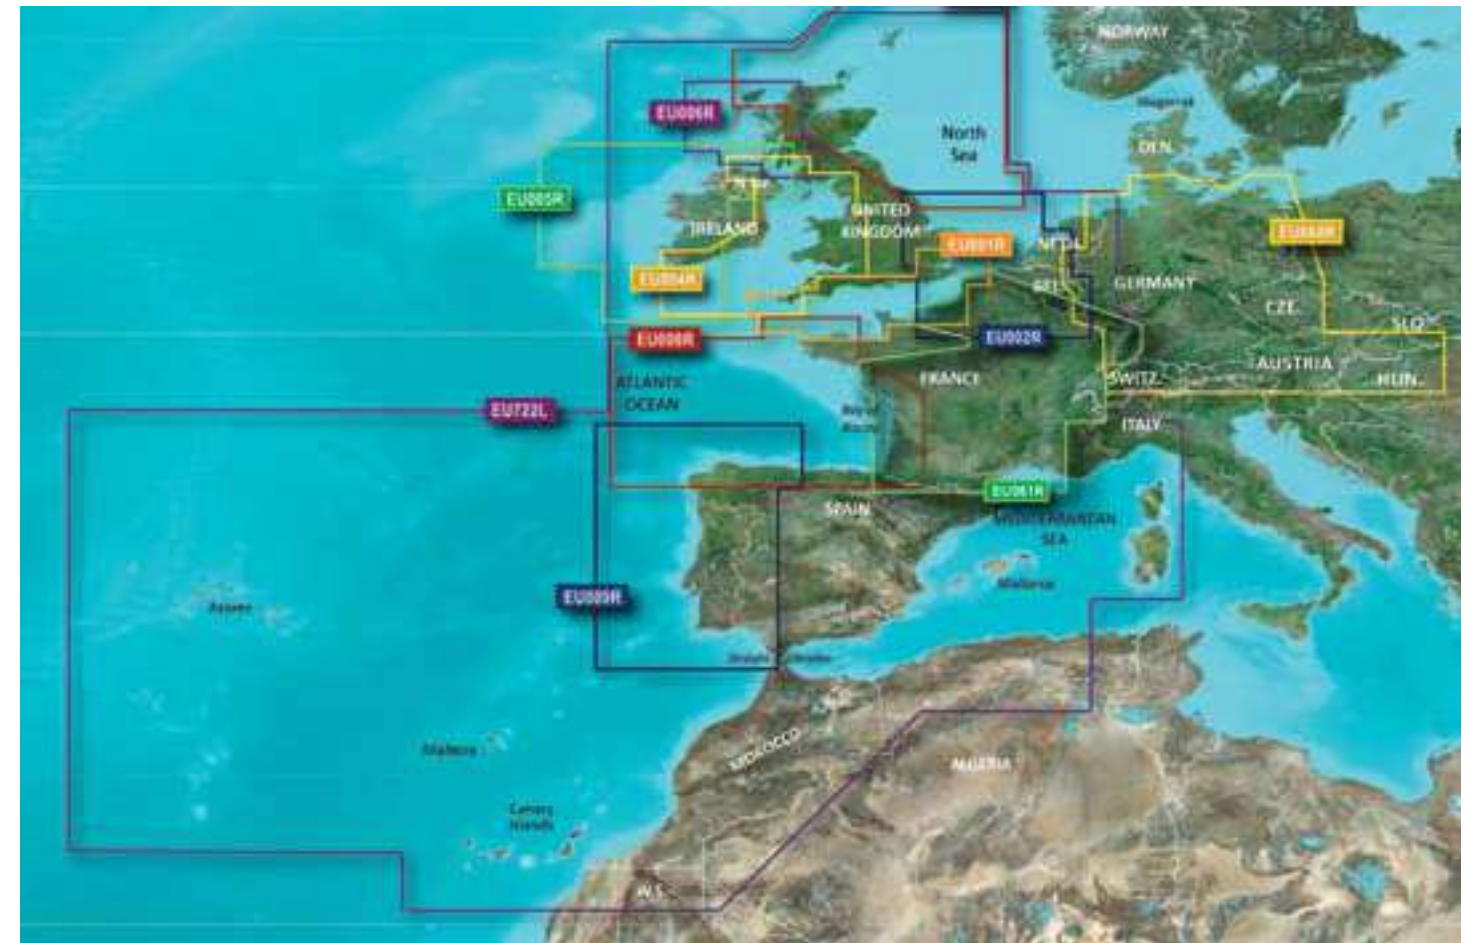

EUROPE ATLANTIC COAST 1

BLUECHART G2 VISION HD			
Region	Title	ID Code	Part Number
EU722L	Europe Atlantic Coast	VEU722L	010-C1156-00
EU009R	Portugal & Northwest Spain	VEU009R	010-C0767-00
EU008R	Bay of Biscay	VEU008R	010-C0766-00
EU004R	Irish Sea	VEU004R	010-C0763-00
EU005R	Ireland, West Coast	VEU005R	010-C0764-00
EU006R	Scotland, West Coast	VEU006R	010-C0765-00
EU003R	Great Britain, Northeast Coast	VEU003R	010-C0762-00
EU060R	Germany Inland Waters	VEU060R	010-C1103-00
EU061R	France Inland Waters	VEU061R	010-C1104-00
EU002R	S/E Engalnd-Belux Inland Waters	VEU002R	010-C0761-00
EU001R	English Channel	VEU001R	010-C0760-00

BLUECHART G2 HD			
Region	Title	ID Code	Part Number
EU009R	Portugal & Northwest Spain	HXEU009R	010-C0767-20
EU008R	Bay of Biscay	HXEU008R	010-C0766-20
EU004R	Irish Sea	HXEU004R	010-C0763-20
EU005R	Ireland, West Coast	HXEU005R	010-C0764-20
EU006R	Scotland, West Coast	HXEU006R	010-C0765-20
EU003R	Great Britain, Northeast Coast	HXEU003R	010-C0762-20
EU060R	Germany Inland Waters	HXEU060R	010-C1103-20
EU061R	France Inland Waters	HXEU061R	010-C1104-20
EU002R	S/E Engalnd-Belux Inland Waters	HXEU002R	010-C0761-20
EU001R	English Channel	HXEU001R	010-C0760-20