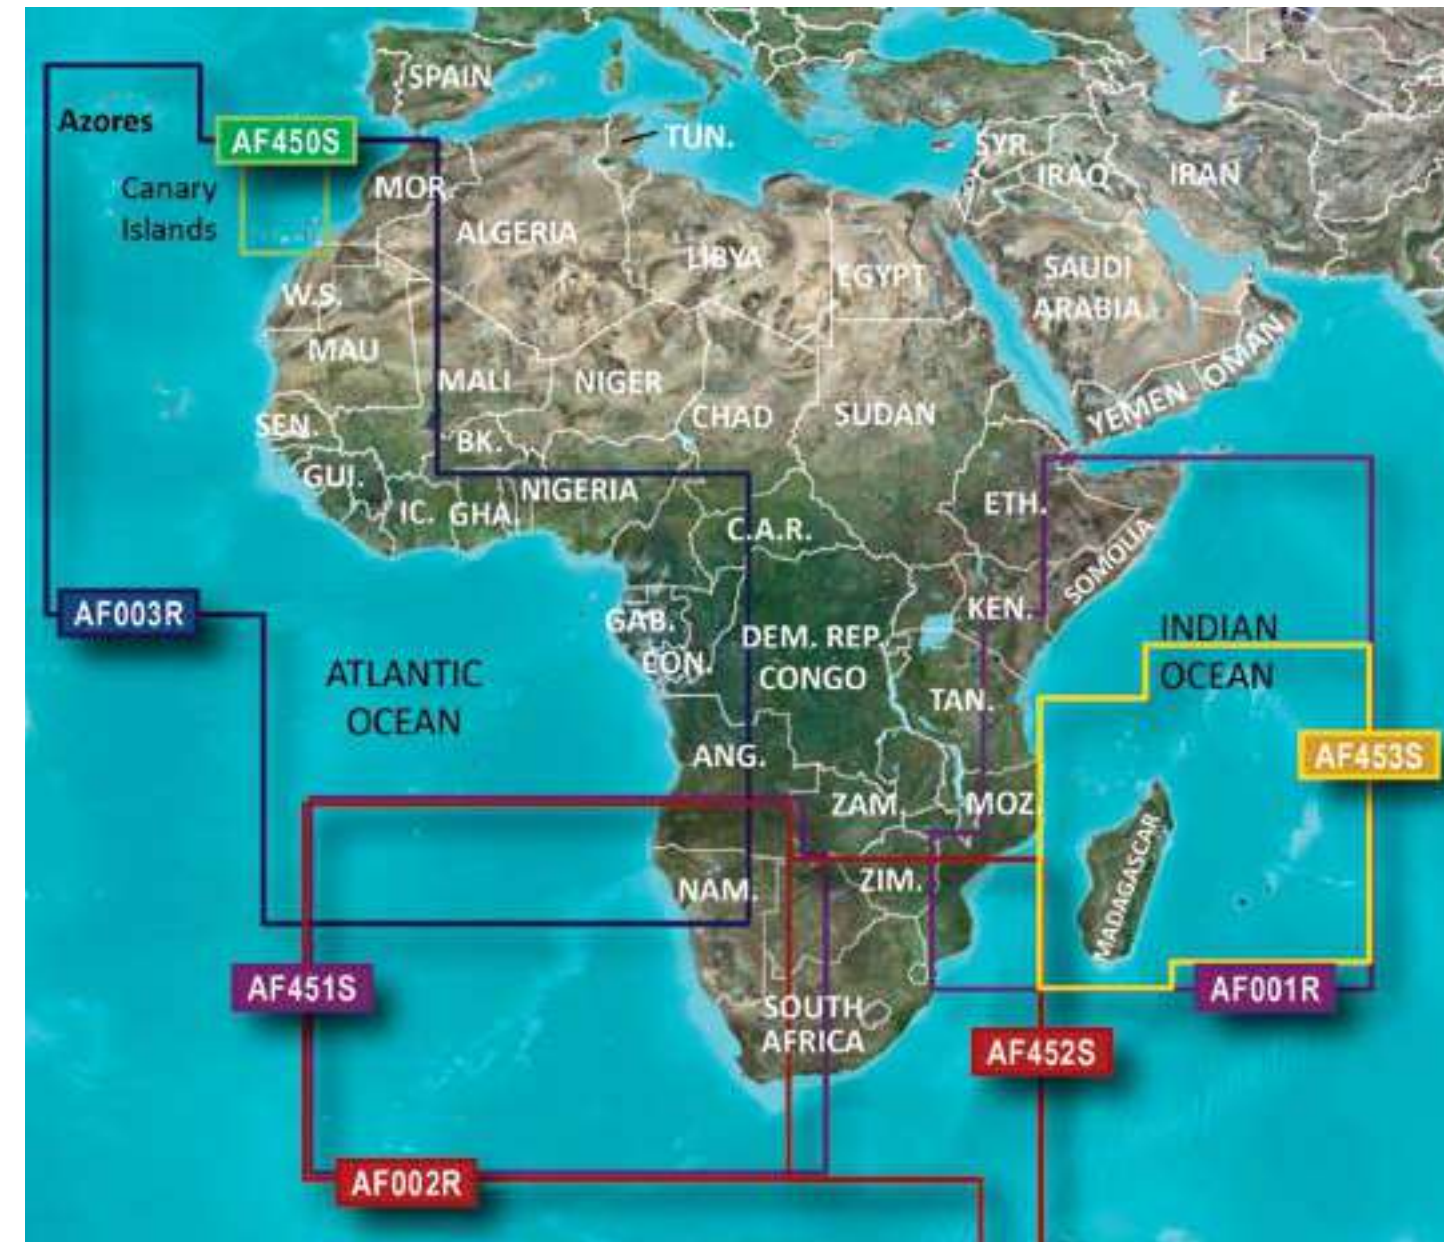

AFRICA

BLUECHART G2 VISION HD			
Region	Title	ID Code	Part Number
AF001R	Eastern Africa	VAF001R	010-C0747-00
AF002R	South Africa	VAF002R	010-C0748-00
AF003R	Western Africa	VAF003R	010-C0749-00
AF450S	Madeira & Canary Islands	VAF450S	010-C0750-00
AF451S	Namibia-Knysna, SA	VAF451S	010-C0751-00
AF452S	Knysna, SA-Beira, MZ	VAF452S	010-C0752-00
AF453S	Mascarene Plateau & Madagascar	VAF453S	010-C1152-00

BLUECHART G2 HD			
Region	Title	ID Code	Part Number
AF001R	Eastern Africa	HXAF001R	010-C0747-20
AF002R	South Africa	HXAF002R	010-C0748-20
AF003R	Western Africa	HXAF003R	010-C0749-20