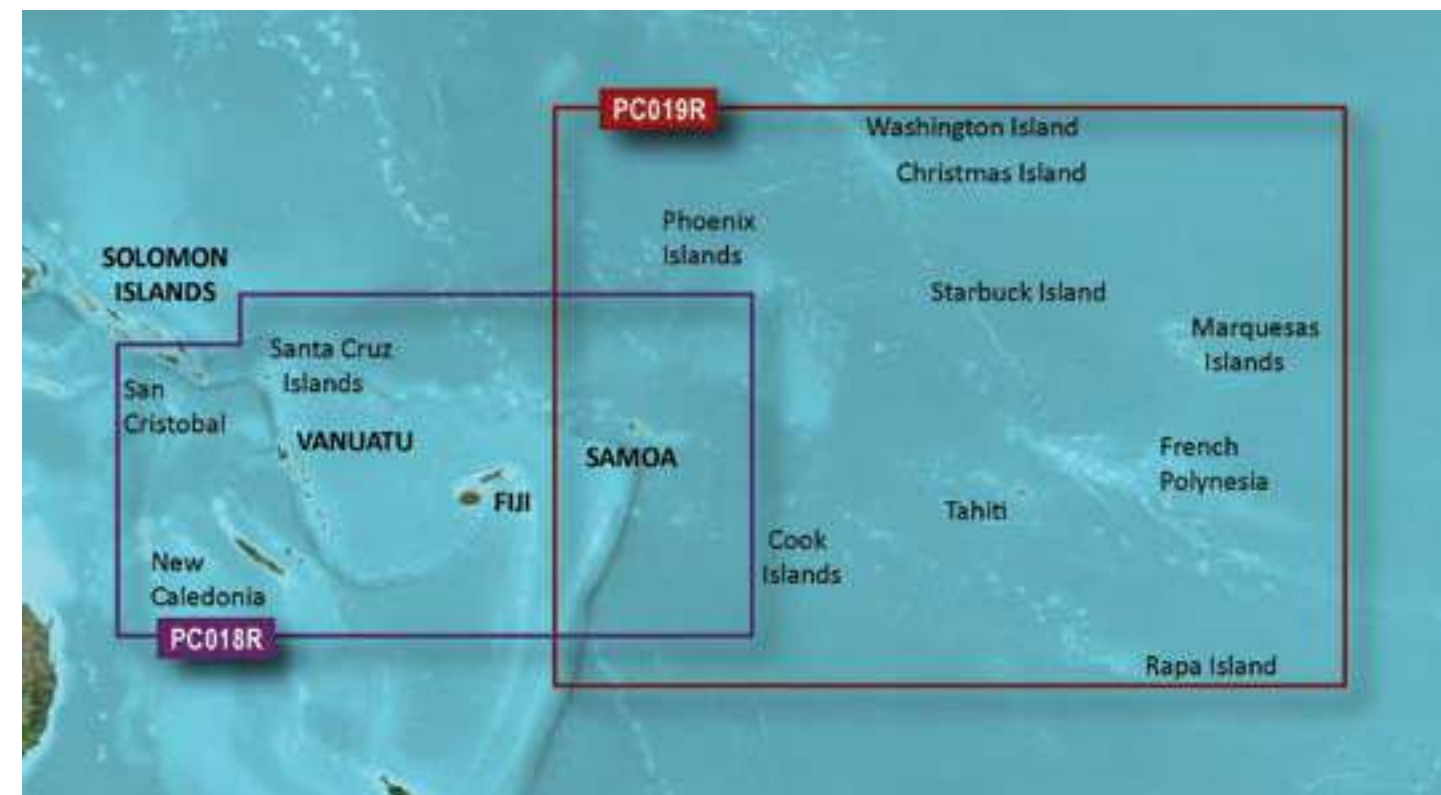

AUSTRALIA / NEW ZEALAND 3

BLUECHART G2 VISION HD				
Region	Title	ID Code	Part Number	RRP
PC410S	Esperance-Exmouth Bay	VPC410S	010-C0868-00	€219,99
PC411S	Geraldton-Darwin	VPC411S	010-C0869-00	€219,99
PC412S	Admiralty Gulf WA-Cairns	VPC412S	010-C0870-00	€219,99
PC413S	Mornington Island-Hervey Bay	VPC413S	010-C0871-00	€219,99
PC414S	Mackay-Twofold Bay	VPC414S	010-C0872-00	€219,99
PC415S	Port Stephens-Fowlers Bay	VPC415S	010-C0873-00	€219,99

BLUECHART G2 VISION HD			
Region	Title	ID Code	Part Number
PC410S	Esperance-Exmouth Bay	HXPC410S	010-C0868-20
PC411S	Geraldton-Darwin	HXPC411S	010-C0869-20
PC412S	Admiralty Gulf WA-Cairns	HXPC412S	010-C0870-20
PC413S	Mornington Island-Hervey Bay	HXPC413S	010-C0871-20
PC414S	Mackay-Twofold Bay	HXPC414S	010-C0872-20
PC415S	Port Stephens-Fowlers Bay	HXPC415S	010-C0873-20

PACIFIC ISLANDS

BLUECHART G2 VISION HD			
Region	Title	ID Code	Part Number
PC018R	New Caledonia to Fiji	VPC018R	010-C0865-00
PC019R	Polynesia	VPC019R	010-C0866-00

BLUECHART G2 HD			
Region	Title	ID Code	Part Number
PC018R	New Caledonia to Fiji	HXPC018R	010-C0865-20
PC019R	Polynesia	HXPC019R	010-C0866-20